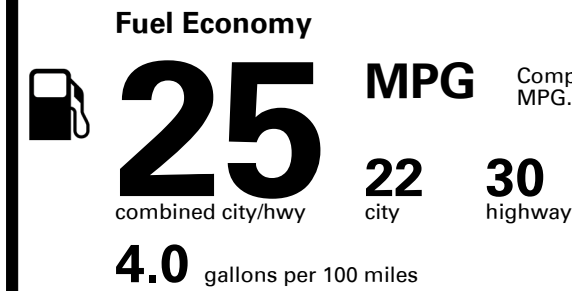

TOTAL PRICE: \$41,520.00

354 A 19197GOLIA

EMISSIONS:
This vehicle is certified to meet emission requirements in all 50 states

EPA DOT Fuel Economy and Environment

Gasoline Vehicle

Compact Cars range from 14 to 119 MPG. The best vehicle rates 136 MPGe.

You spend \$2,000
more in fuel costs over 5 years
compared to the average new vehicle.

Annual fuel cost \$1,800

Fuel Economy & Greenhouse Gas Rating (tailpipe only)

Smog Rating (tailpipe only)

This vehicle emits 357 grams CO₂ per mile. The best emits 0 grams per mile (tailpipe only). Producing and distributing fuel also create emissions; learn more at fueleconomy.gov.